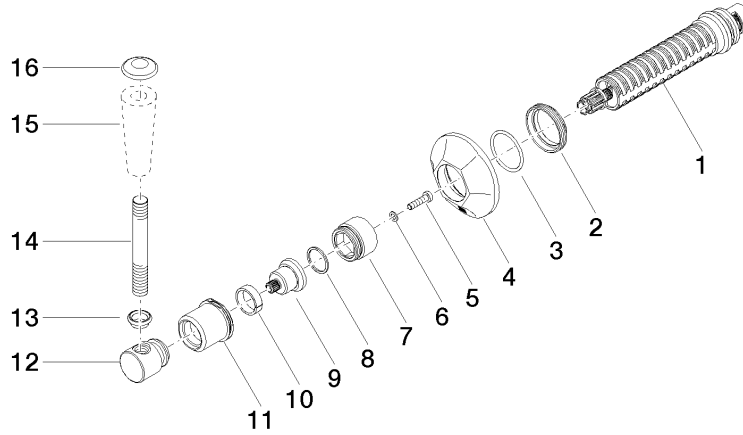

ST 060 401 0371

- rosette Ø 60 mm
- head part with cut-to-length spindle and sleeve

Individual components of this set

You need the following components for this set

1x 11 170 370-00

1x 36 608 371-00

MADISON Wall valve clockwise closing 3/4" - Chrome

MADISON

ST 060 401 0371

MADISON Wall valve clockwise closing 3/4" - Chrome

MADISON

ST 060 401 0371

Certificates

IAPMO_4976 (1). WRAS_2010066.

Spare parts list

No.	Item Number	Name	Quantity used	Delivery time
1	90 90 03 127 00 90	top	1	2
2	09 23 10 125-00	nut	1	10
3	90 14 10 063 00 90	seal	1	2
4	09 27 37 102-00	rosette	1	10
5	09 30 30 069 90	screw	1	2
6	09 30 11 194 90	disc	1	2
7	09 18 30 007-00	sleeve	1	10
8	90 28 10 030 00 90	ring	1	2
9	09 12 12 064-00	base	1	10
10	90 14 15 021 00 90	ring	1	2
11	09 21 02 161-00	cover	1	10
12	09 20 37 101-00	handle	1	10
13	09 20 37 001-00	handle	1	10
14	09 28 22 013 90	pipe	1	2
15	11 170 370-00	MADISON Lever insert - Chrome	1	10
16	09 30 30 062-00	screw	1	10