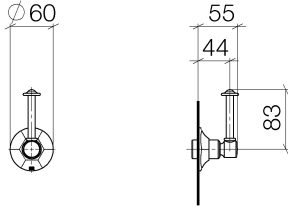

ST 060 401 0371

- rosette Ø 60 mm
- head part with cut-to-length spindle and sleeve

Individual components of this set

You need the following components for this set

1x 11 170 370-00

1x 36 608 371-00

MADISON Wall valve clockwise closing 3/4" - Chrome

MADISON

ST 060 401 0371

MADISON Wall valve clockwise closing 3/4" - Chrome

MADISON

ST 060 401 0371

Certificates

IAPMO_4976 (1). WRAS_2010066.

Spare parts list

No.	Item Number	Name	Quantity used	Delivery time
1	90 90 03 127 00 90	top	1	2
2	09 23 10 125-00	nut	1	10
3	90 14 10 063 00 90	seal	1	2
4	09 27 37 102-00	rosette	1	10
5	09 30 30 069 90	screw	1	2
6	09 30 11 194 90	disc	1	2
7	09 18 30 007-00	sleeve	1	10
8	90 28 10 030 00 90	ring	1	2
9	09 12 12 064-00	base	1	10
10	90 14 15 021 00 90	ring	1	2
11	09 21 02 161-00	cover	1	10
12	09 20 37 101-00	handle	1	10
13	09 20 37 001-00	handle	1	10
14	09 28 22 013 90	pipe	1	2
15	11 170 370-00	MADISON Lever insert - Chrome	1	10
16	09 30 30 062-00	screw	1	10